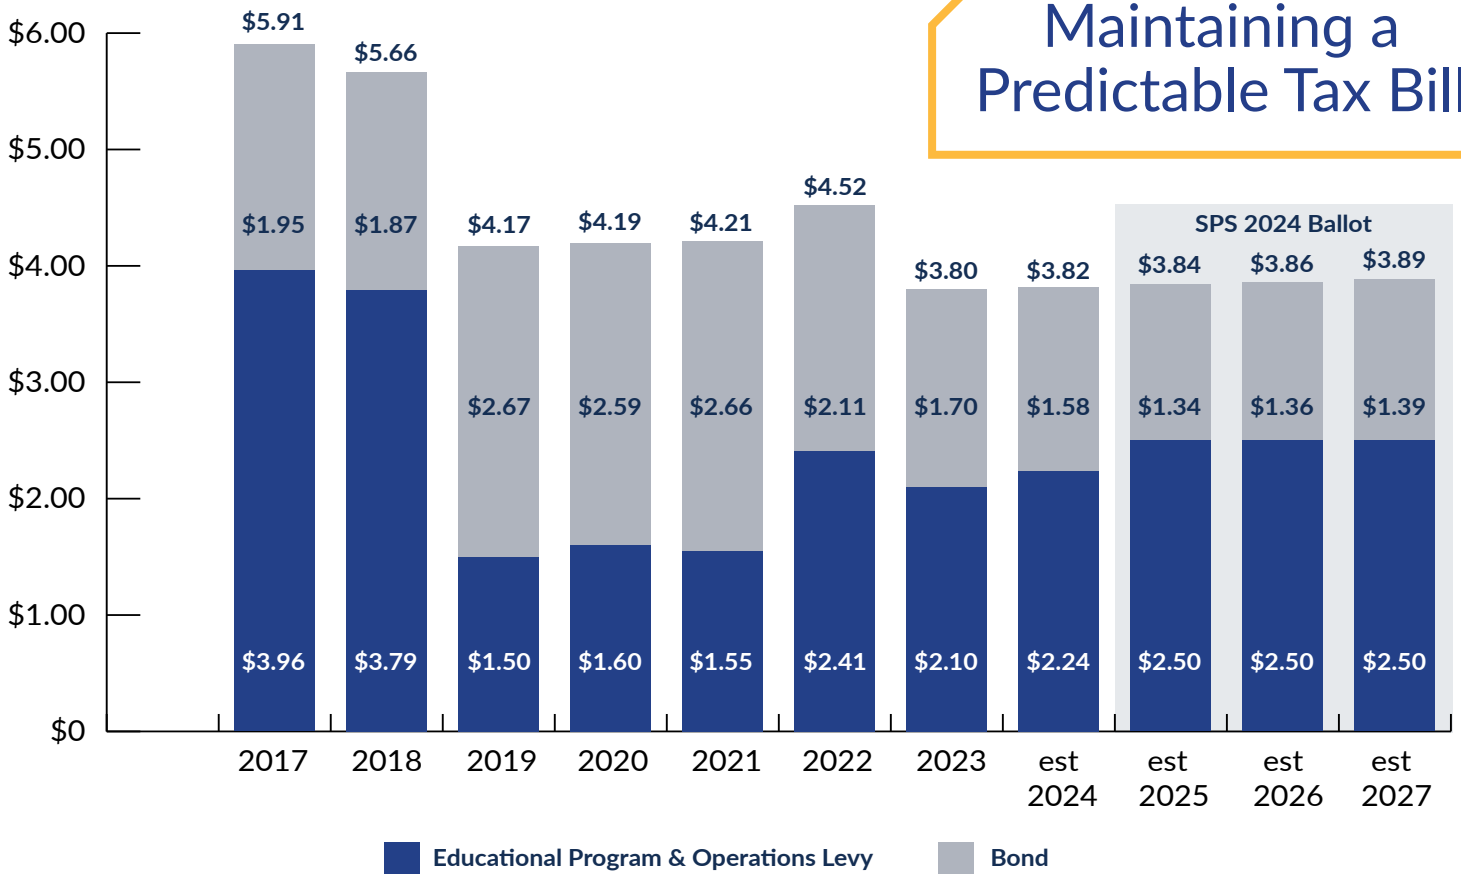

Commitment to Maintaining a Predictable Tax Bill