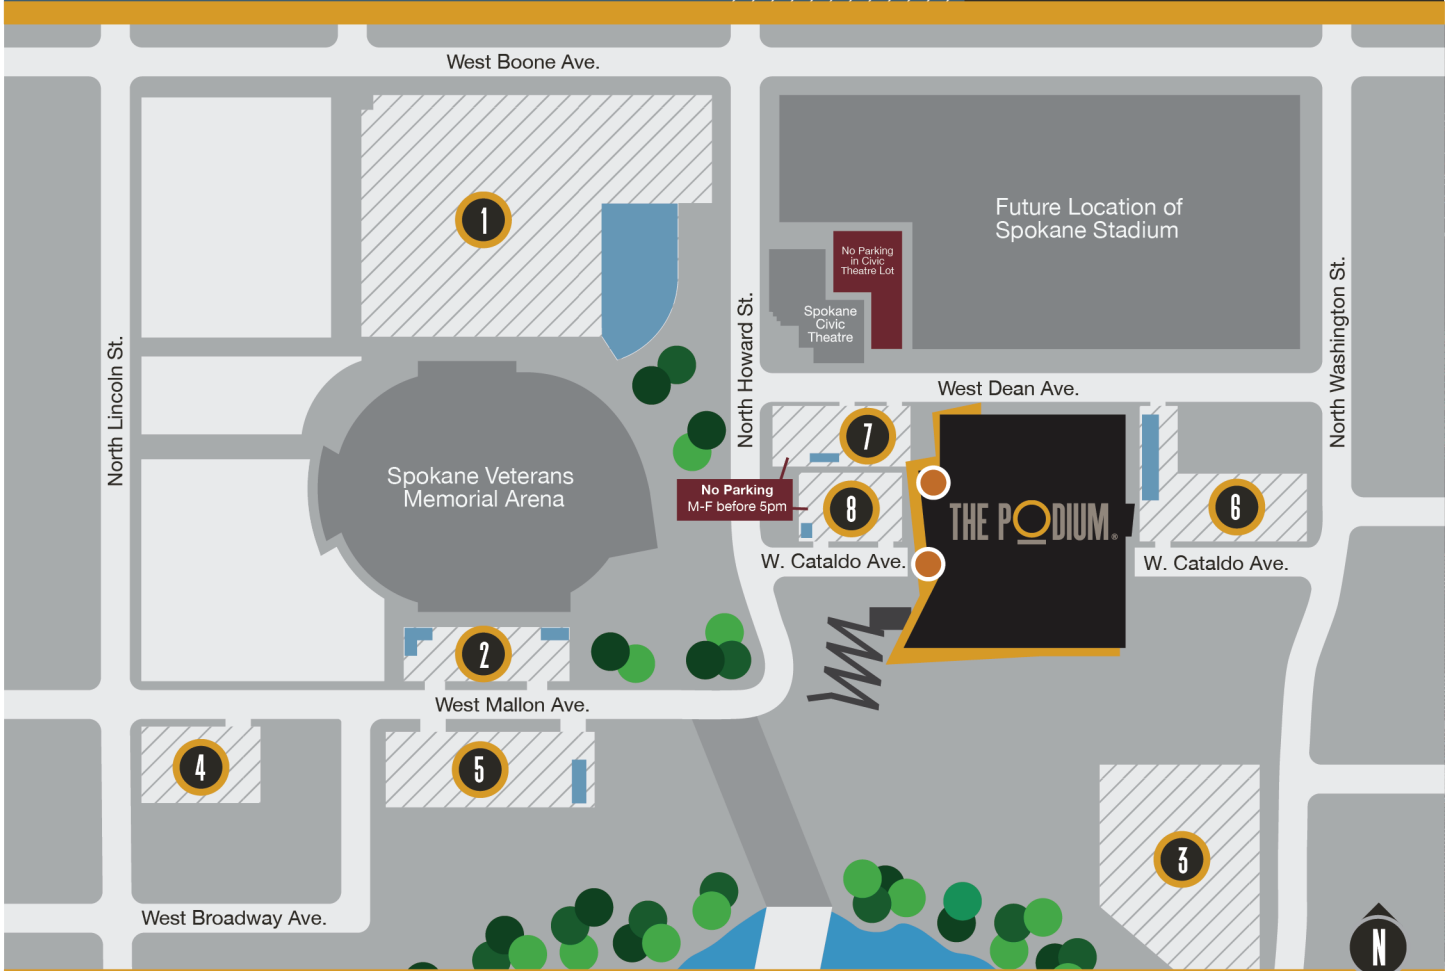

PARKING FOR ATHLETES AND SPECTATORS

THE PODIUM®

511 West Dean Ave.
Spokane, WA 99201

1 ARENA PARKING – LOT B
Enter from North Howard St.nte

2 ARENA PARKING – LOT F
Enter from West Mallon Ave.

3 RIVERFRONT SPOKANE PARKING
Enter from North Washington St.

4 WONDER BUILDING PARKING LOT
Enter from West Mallon Ave.

5 FLOUR MILL PARKING LOT
Enter from West Mallon Ave.

6 SPOKANE PARKS PARKING LOT **RESERVED FOR STAFF**
Enter from West Cataldo Ave.

7 CANOPY CREDIT UNION DRIVE-UP
Enter from West Dean Ave.

8 WEST CATALDO ALLEY PARKING
Enter from West Cataldo Ave. and North Howard St.

PAYING FOR PARKING

All parking lots require payment.

Please follow the posted instructions to pay for lots without an attendant on site. There are no in-out privileges for vehicles during an event. Parking rates may vary per lot.

Venue Entrances

Accessible Parking