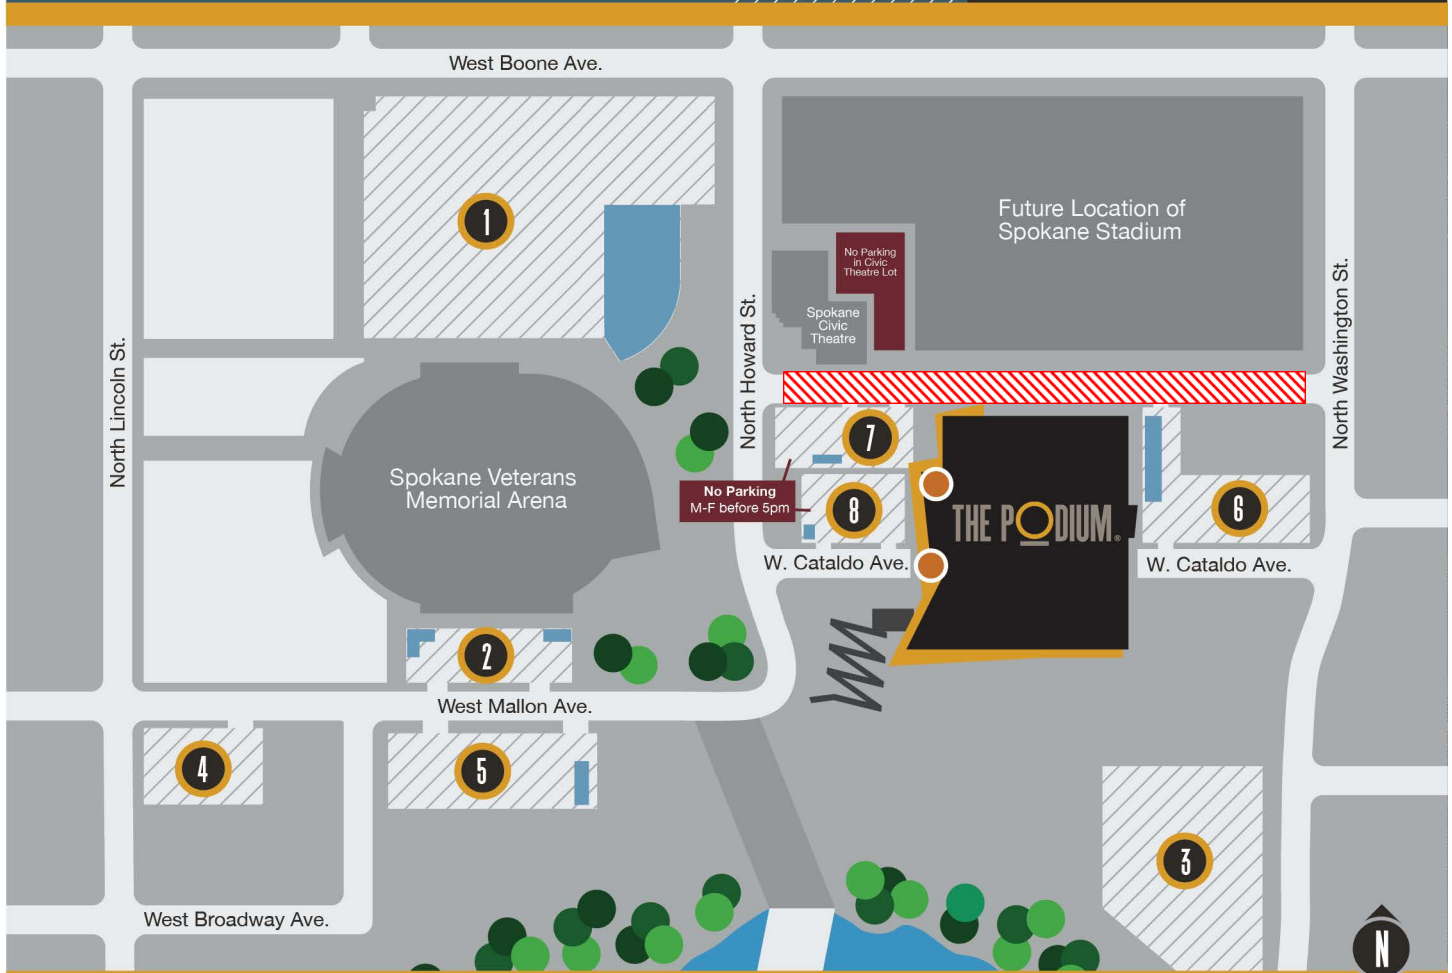

PARKING FOR ATHLETES AND SPECTATORS

THE PODIUM®

511 West Dean Ave.
Spokane, WA 99201

- 1** **ARENA PARKING – LOT B**
Enter from North Howard St.nte

2 **ARENA PARKING – LOT F**
Enter from West Mallon Ave.

3 **RIVERFRONT SPOKANE PARKING**
Enter from North Washington St.

4 **WONDER BUILDING PARKING LOT**
Enter from West Mallon Ave.
- 5** **FLOUR MILL PARKING LOT**
Enter from West Mallon Ave.

6 **SPOKANE PARKS PARKING LOT** *RESERVED FOR STAFF*
Enter from West Cataldo Ave.

7 **CANOPY CREDIT UNION DRIVE-UP**
Enter from West Dean Ave.

8 **WEST CATALDO ALLEY PARKING**
Enter from West Cataldo Ave. and North Howard St.

PAYING FOR PARKING

All parking lots require payment.

Please follow the posted instructions to pay for lots without an attendant on site. There are no in-out privileges for vehicles during an event. Parking rates may vary per lot.

Venue Entrances

Accessible Parking