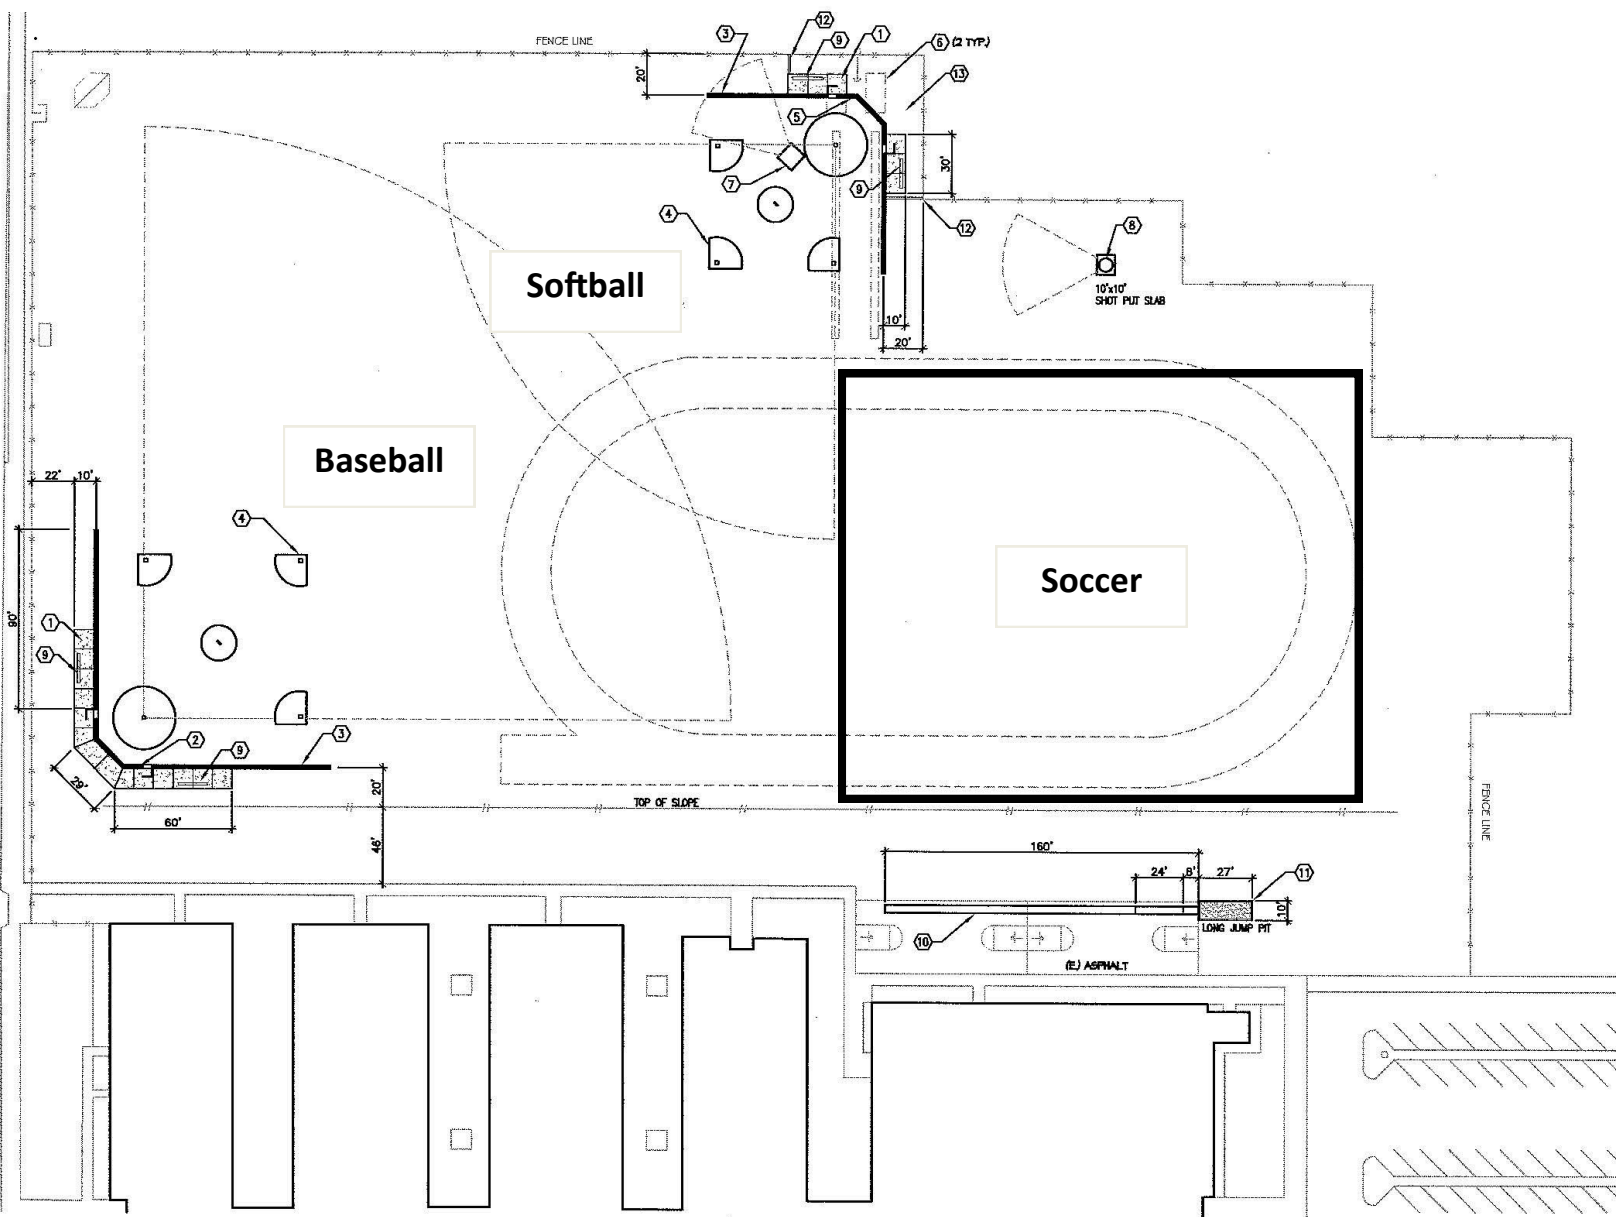

LAMONTE STREET

**SITE PLAN**  
SCALE: 1"=40'-0"