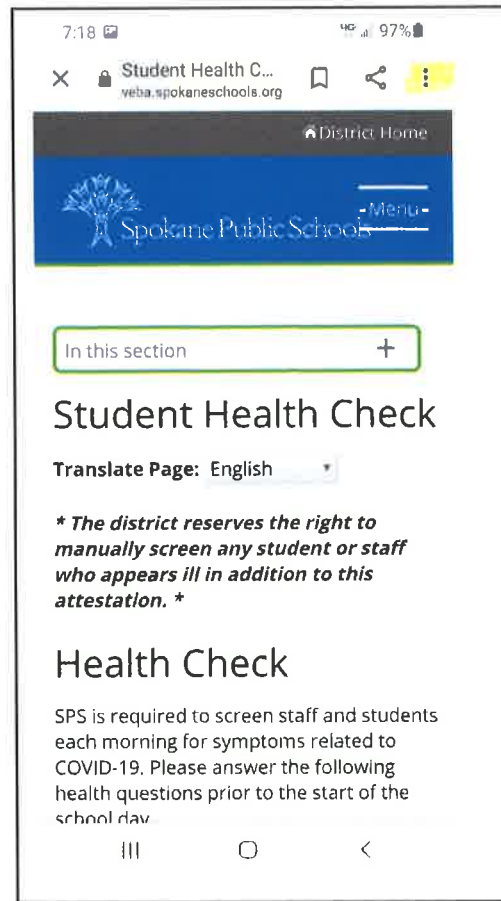

APPLE Device

Type:

spokaneschools.org/healthcheck into the search bar.

Click:

the box with the arrow on the bottom center of the screen.

Click:

add to home screen.

ANDROID Device

Type:

spokaneschools.org/healthcheck into the search bar.

Click:

the three dots in the upper right corner of the screen.

Click:

add to home screen.