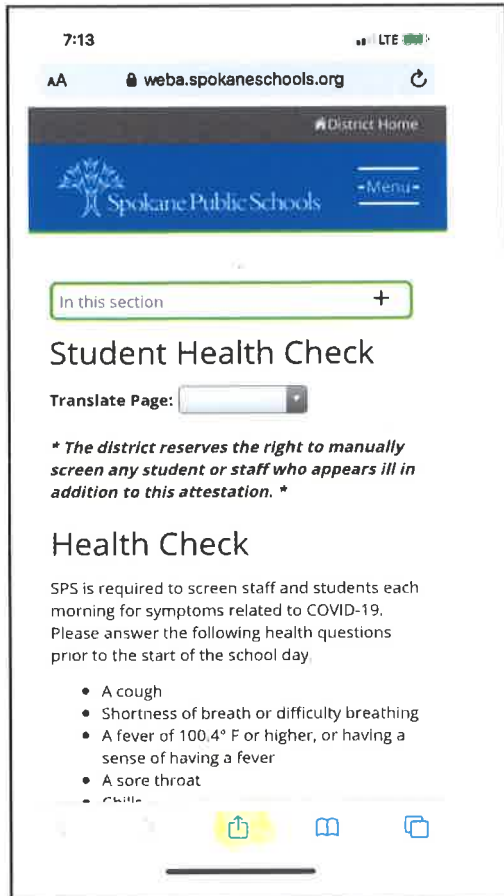

APPLE Device

Type:

spokaneschools.org/healthcheck into the search bar.

Click:

the box with the arrow on the bottom center of the screen.

Click:

add to home screen.

ANDROID Device

Type:

spokaneschools.org/healthcheck into the search bar.

Click:

the three dots in the upper right corner of the screen.

Click:

add to home screen.